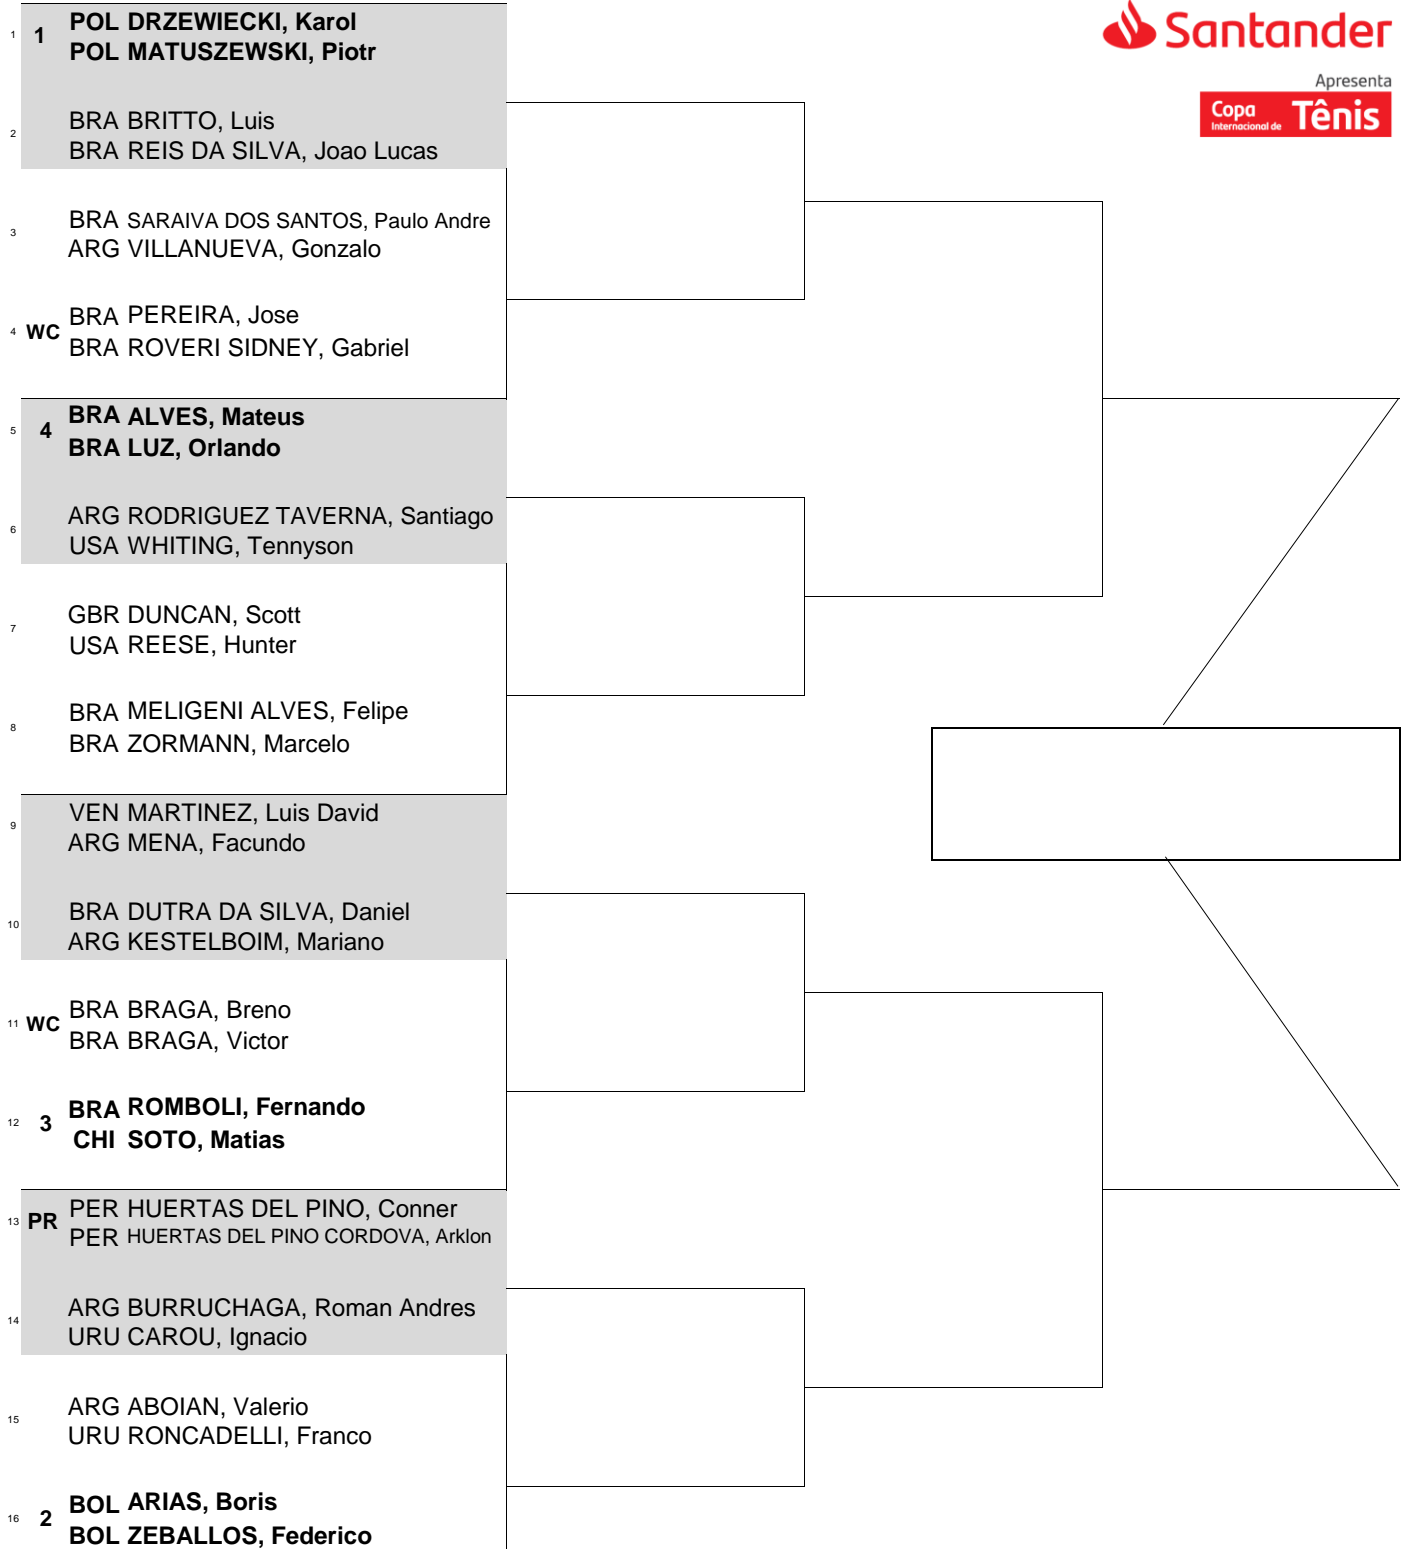

CITY, COUNTRY
Curitiba, Brazil

TOURNAMENT DATES
21-27 October 2024

SURFACE
Red Clay, (

CATEGORY
Challenger 100

PRIZE MONEY
\$133,250

STATUS NAT.

MAIN DRAW DOUBLES

ATP Tour © Copyright 2014

	SEEDED TEAMS	RANK	PRIZE MONEY (PER TEAM)	POINTS	ALTERNATES	RETIREMENTS/WALKOVERS
1	DRZEWIECKI, Karol / MATUSZEWSKI, Piotr	204	WINNER \$7,580	100		
2	ARIAS, Boris / ZEBALLOS, Federico	225	FINALIST \$4,400	60		
3	ROMBOLI, Fernando / SOTO, Matias	229	SEMI-FINALIST \$2,650	36		
4	ALVES, Mateus / LUZ, Orlando	242	QUARTER-FINALIST \$1,570	20		
FOLLOW LIVE SCORING AT www.ATPTour.com						
			FIRST ROUND \$880	0		
LAST DIRECT ACCEPTANCE:					Adv. 414 / On-Site 599	CHALLENGER SUPERVISOR Rafael Schneider