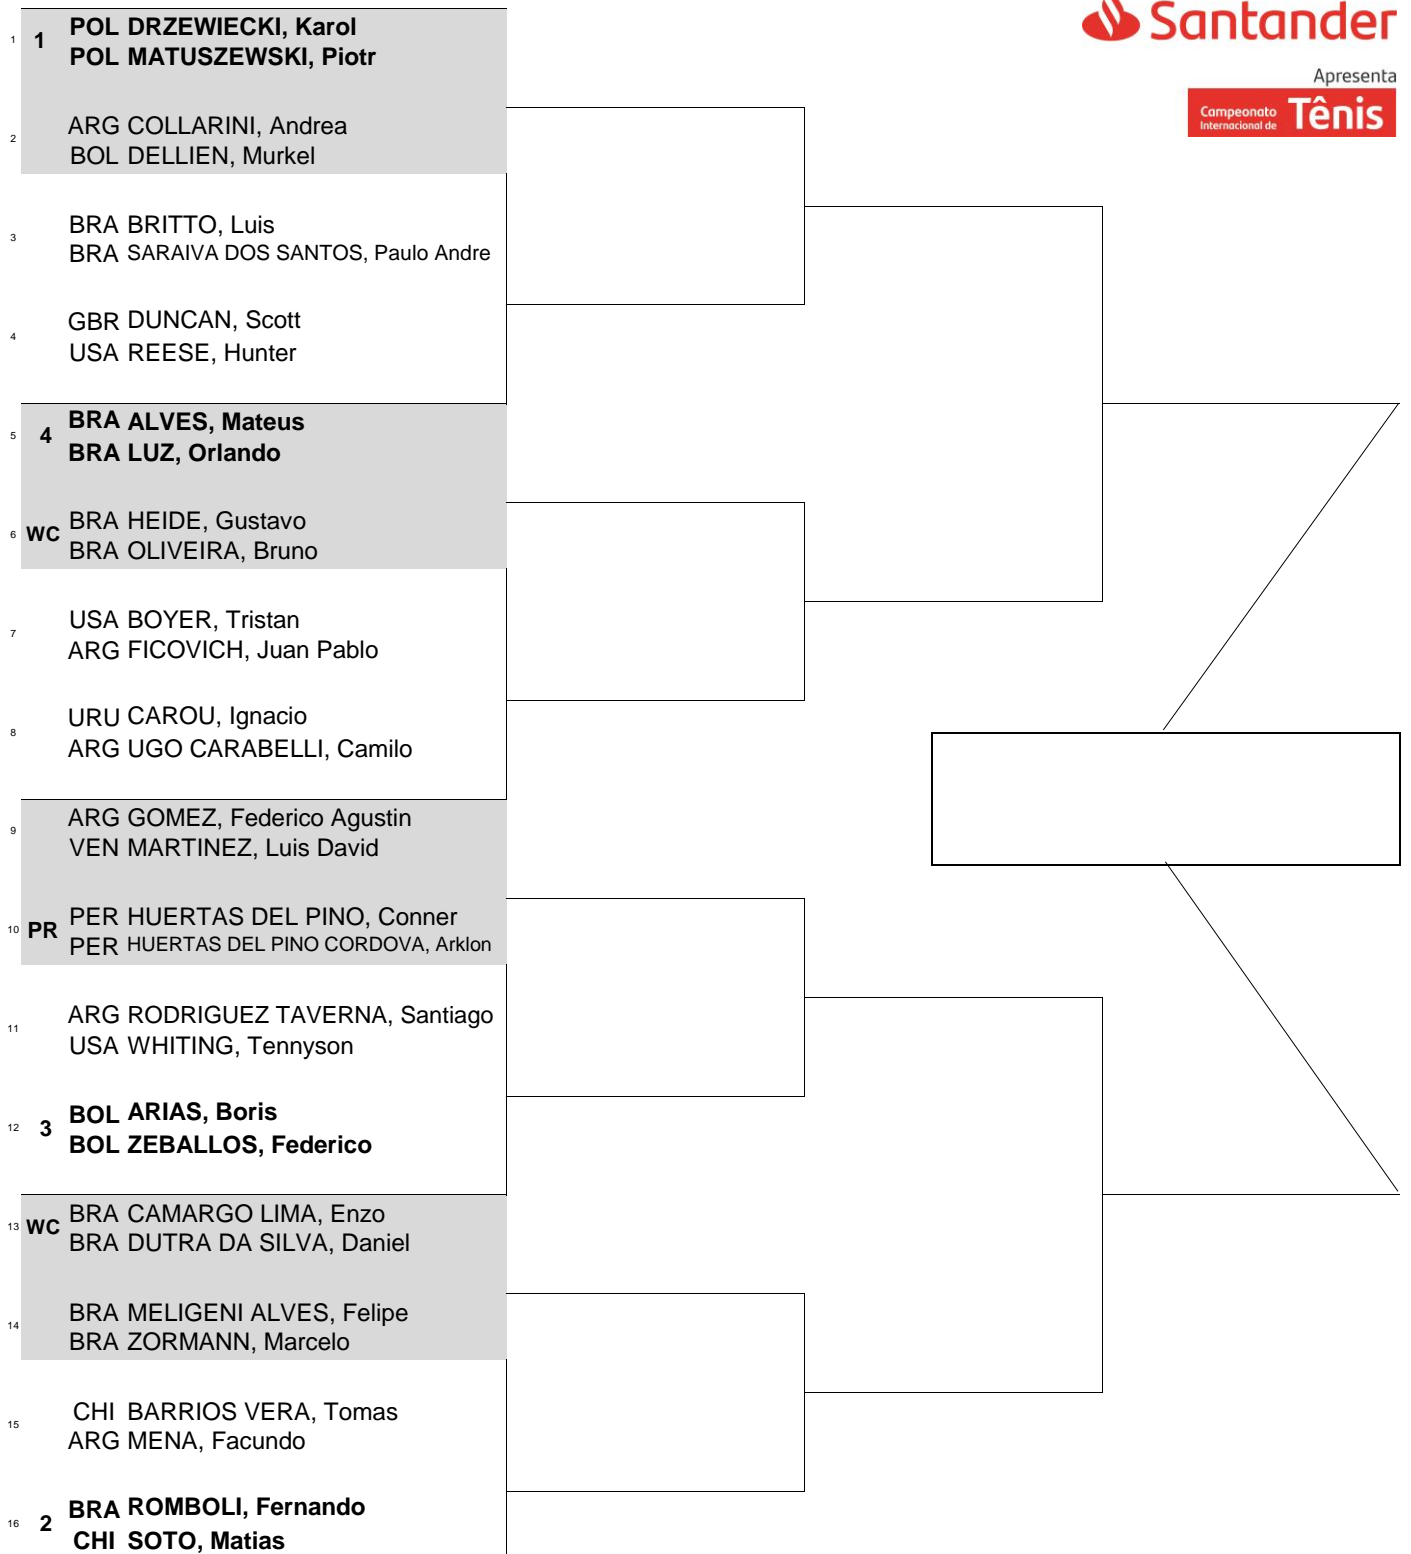

CITY, COUNTRY  
Campinas, Brazil

TOURNAMENT DATES  
14-20 October 2024

SURFACE  
Red Clay, (

CATEGORY  
Challenger 100

PRIZE MONEY  
\$133,250

STATUS NAT.

MAIN DRAW DOUBLES

Apresenta

ATP Tour © Copyright 2014

	SEEDED TEAMS	RANK	PRIZE MONEY (PER TEAM)	POINTS	ALTERNATES	RETIREMENTS/WALKOVERS
1	DRZEWIECKI, Karol / MATUSZEWSKI, Piotr	206	WINNER \$7,580	100		
2	ROMBOLI, Fernando / SOTO, Matias	225	FINALIST \$4,400	60		
3	ARIAS, Boris / ZEBALLOS, Federico	233	SEMI-FINALIST \$2,650	36		
4	ALVES, Mateus / LUZ, Orlando	243	QUARTER-FINALIST \$1,570	20		
FOLLOW LIVE SCORING AT <a href="http://www.ATPTour.com">www.ATPTour.com</a>			FIRST ROUND \$880	0		
LAST DIRECT ACCEPTANCE:					Adv. 416 / On-Site 465	CHALLENGER SUPERVISOR Rafael Schneider